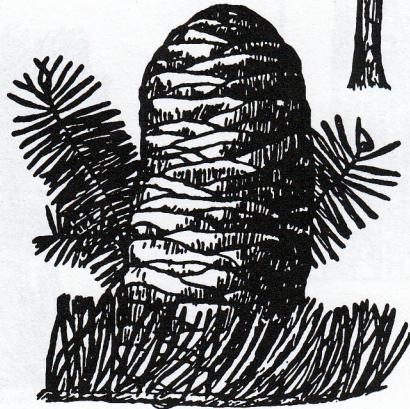

# Grand Fir

*Abies grandis*

SIZE AT  
AGE 120: 100-160 feet tall  
1½-3½ feet in diameter

LIFE SPAN: 250 years

NEEDLES: Flat, in 2 rows, 1-2" long, dark green and shiny, silvery white beneath.

CONES: Upright, 2-4" long, green, maturing to brown.

BARK: Brown, smooth, with resin blisters, becoming deeply furrowed with age.

WHERE TO FIND:

Valleys and moist mountain slopes, often occurring in mixed forests.

THINGS TO KNOW:

Woodsmen place great faith in the healing properties of the fragrant, transparent gum pinched from resin blisters found on the smooth barked, young trees.