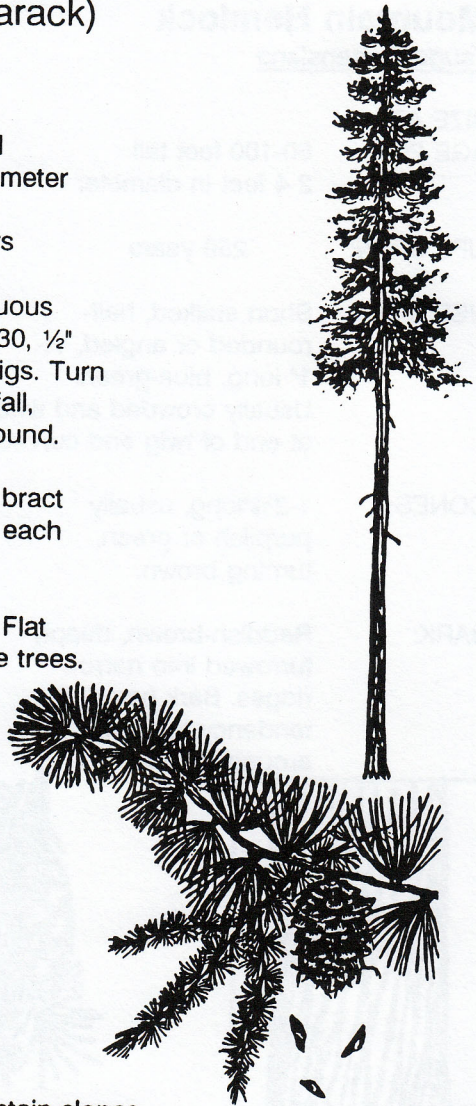

Western Larch (Tamarack)

Larix occidentalis

SIZE AT

AGE 150: 100-160 feet tall
1½-3 feet in diameter

LIFE SPAN: 500+ years

NEEDLES: Crowded deciduous
in cluster of 14-30, ½"
long on spur twigs. Turn
brilliant gold in fall,
then drop to ground.

CONES: 1-1½" long with bract
protruding from each
cone scale.

BARK: Reddish-brown. Flat
plates on mature trees.

WHERE TO FIND:

Mountain slopes
and valleys on
gravelly, sandy or
loamy soils. Often
found in mixed forests.

THINGS TO KNOW:

Often follows or survives fires. Grouse eat
buds and leaves. Valuable wood for construc-
tion, paneling, flooring, and utility poles.
Highly sought as hot, clean burning firewood.
Changes color with season.